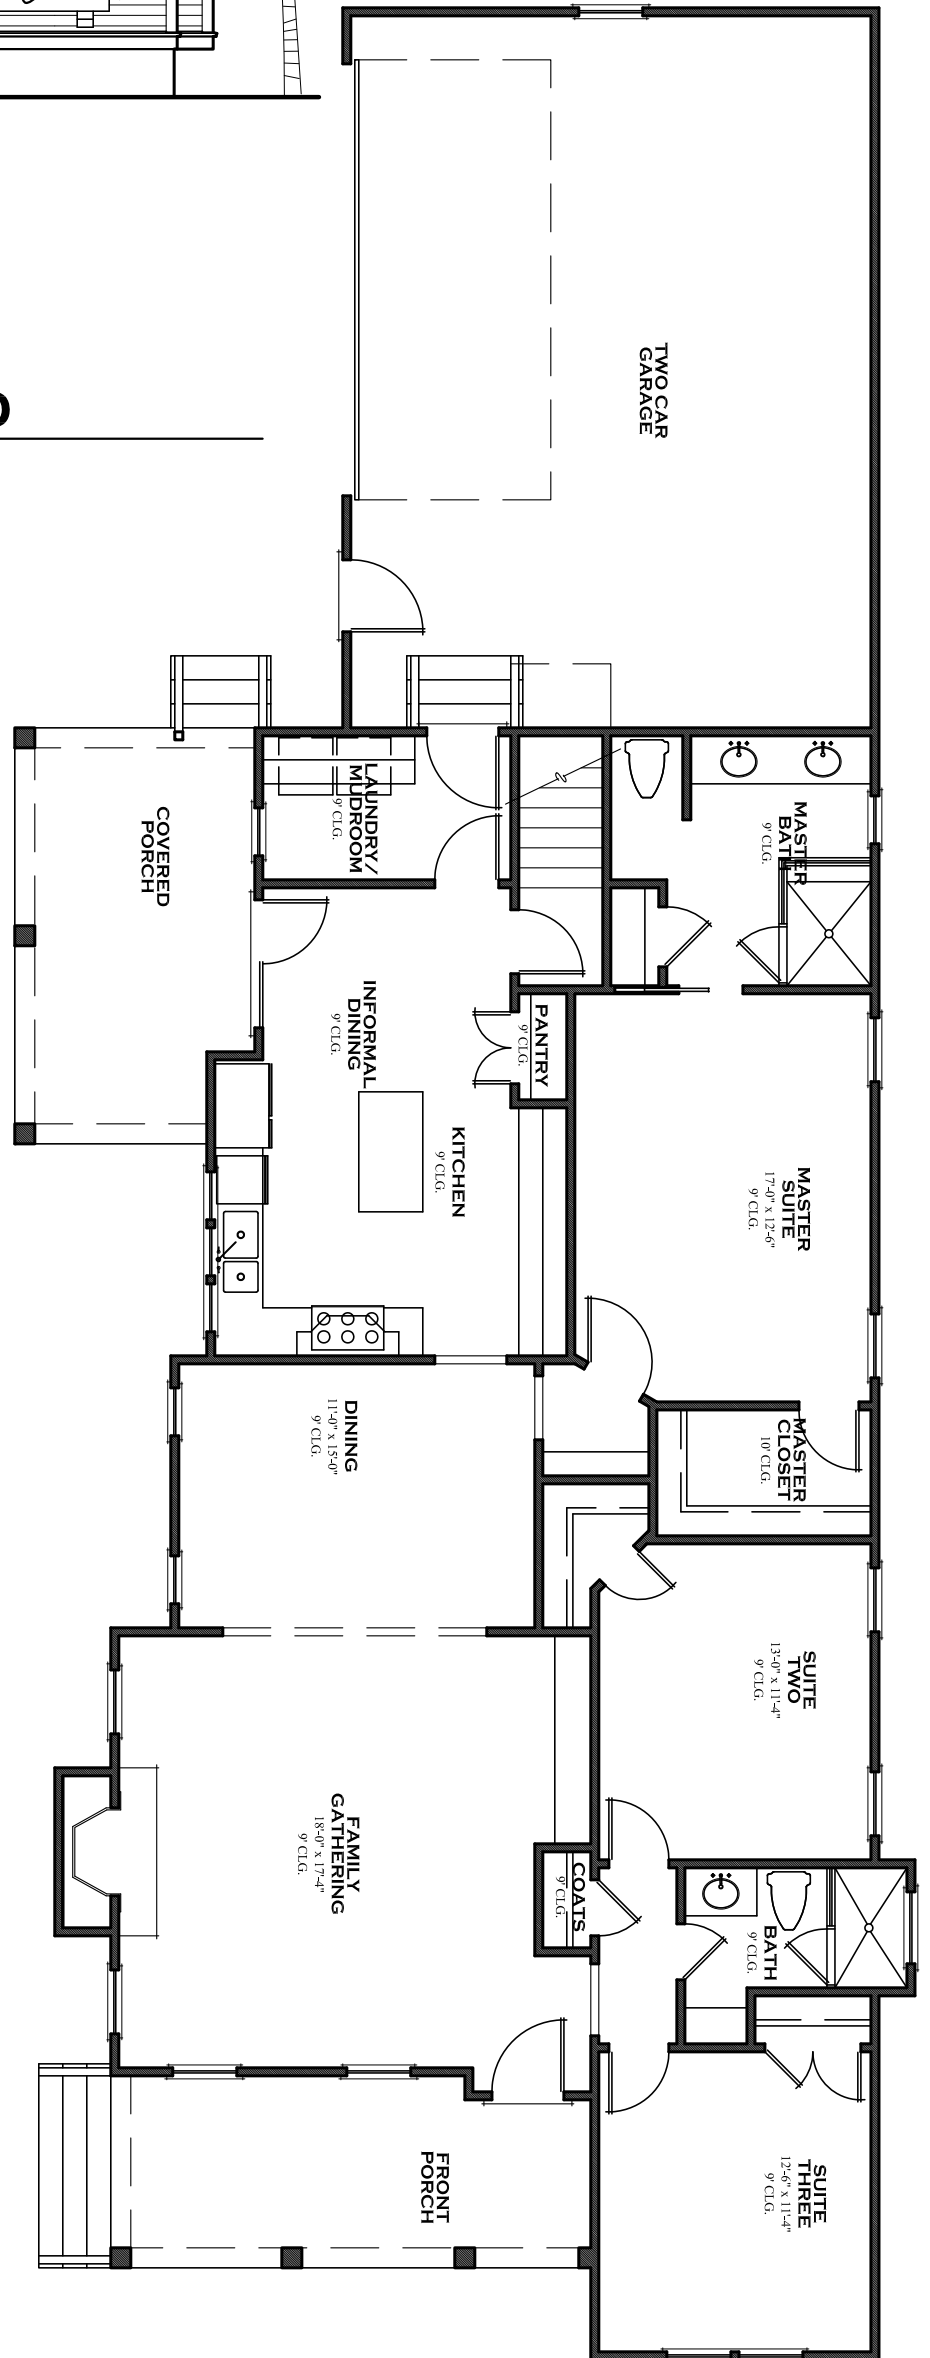

# THE FERNWOOD

COTTAGE COLLECTION

FIRST FLOOR PLAN

SECOND FLOOR PLAN

**SQUARE FOOTAGE**

FIRST FLOOR CONDITIONED	1,778	S.F.
BONUS ROOM	293	S.F.
<b>TOTAL CONDITIONED</b>	<b>2,071</b>	<b>S.F.</b>
FRONT PORCH	155	S.F.
SCREENED PORCH	172	S.F.
STORAGE	106	S.F.
TWO CAR GARAGE	670	S.F.
<b>TOTAL UNDER ROOF</b>	<b>3,174</b>	<b>S.F.</b>