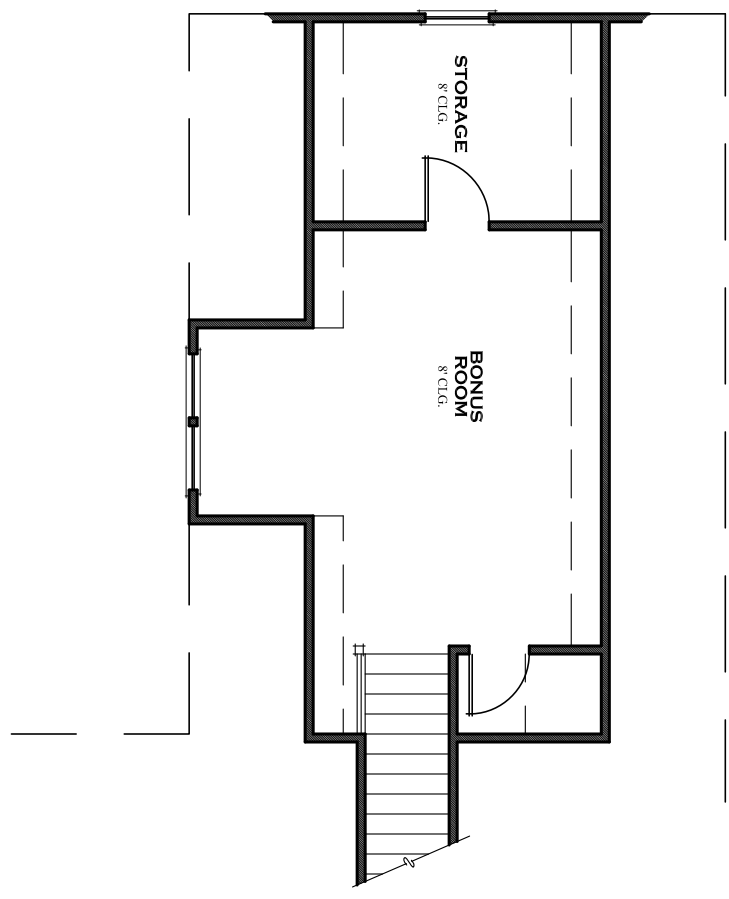

# THE FERNWOOD

COTTAGE COLLECTION

FIRST FLOOR PLAN

SECOND FLOOR PLAN

**SQUARE FOOTAGE**

FIRST FLOOR CONDITIONED	1,778	S.F.
BONUS ROOM	293	S.F.
<b>TOTAL CONDITIONED</b>	<b>2,071</b>	<b>S.F.</b>
FRONT PORCH	155	S.F.
SCREENED PORCH	172	S.F.
STORAGE	106	S.F.
TWO CAR GARAGE	670	S.F.
<b>TOTAL UNDER ROOF</b>	<b>3,174</b>	<b>S.F.</b>