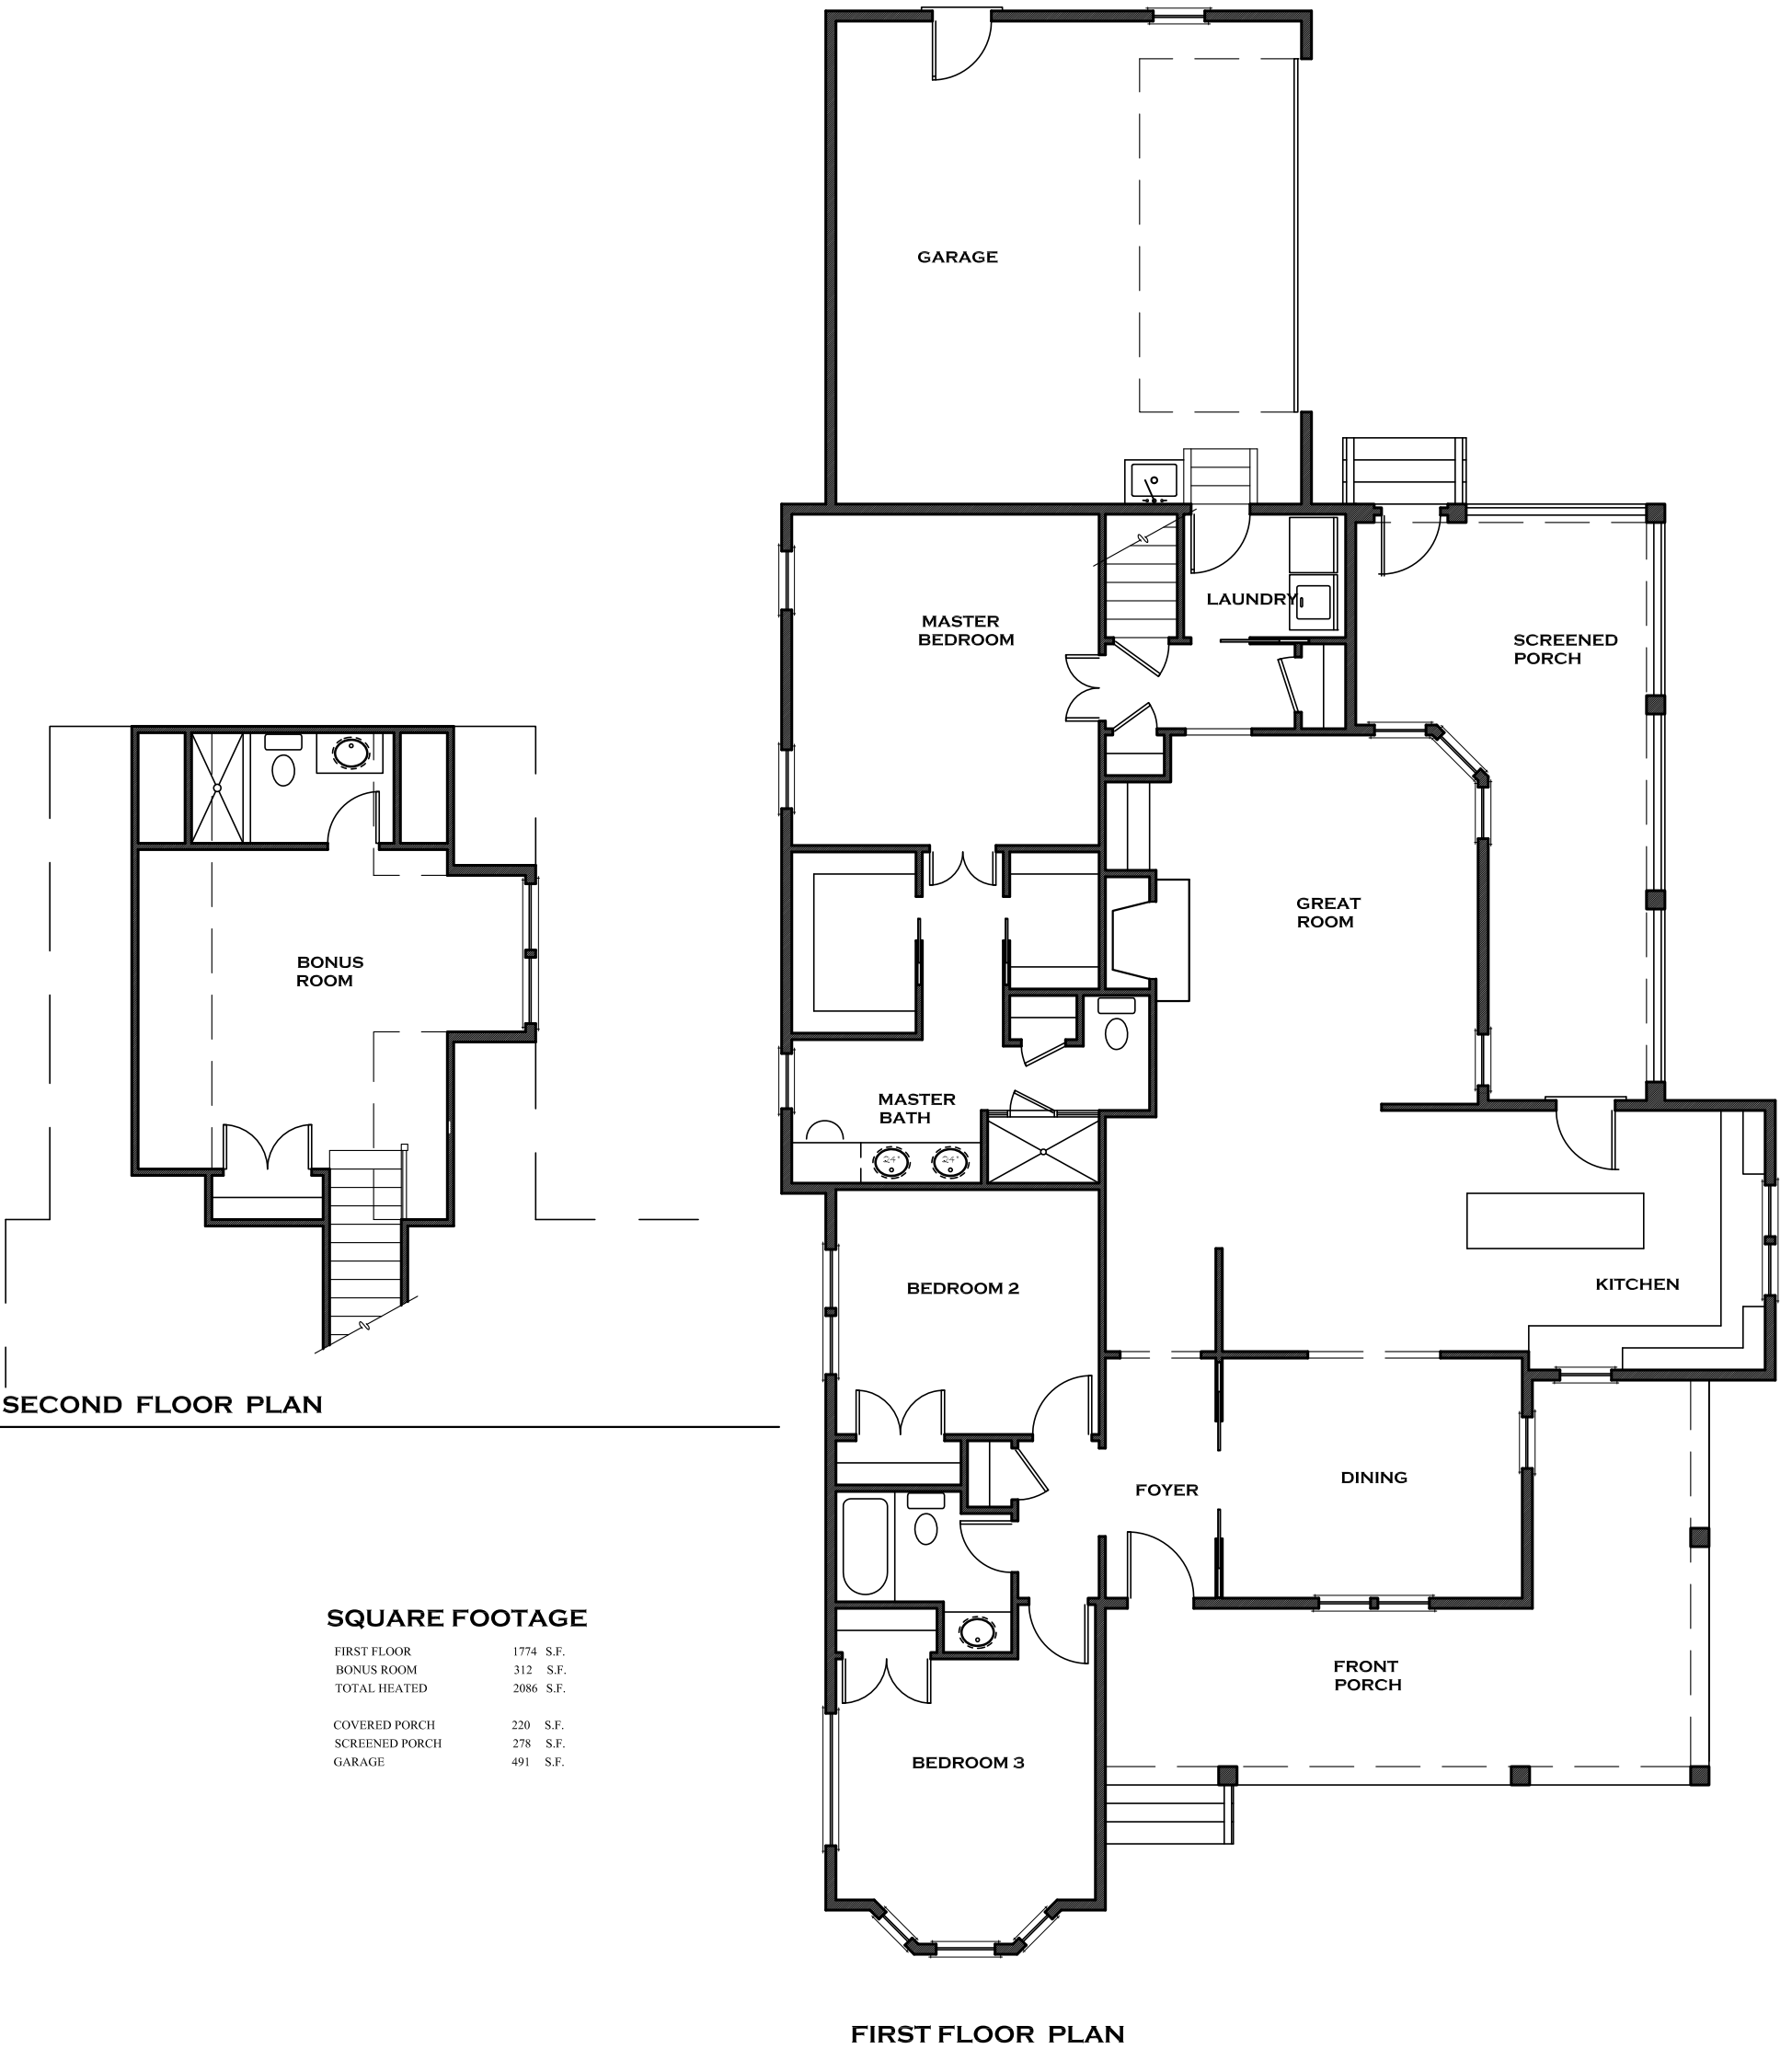

THE CAPE FEAR II
COTTAGE COLLECTION

SQUARE FOOTAGE

FIRST FLOOR	1774 S.F.
BONUS ROOM	312 S.F.
TOTAL HEATED	2086 S.F.
COVERED PORCH	220 S.F.
SCREENED PORCH	278 S.F.
GARAGE	491 S.F.