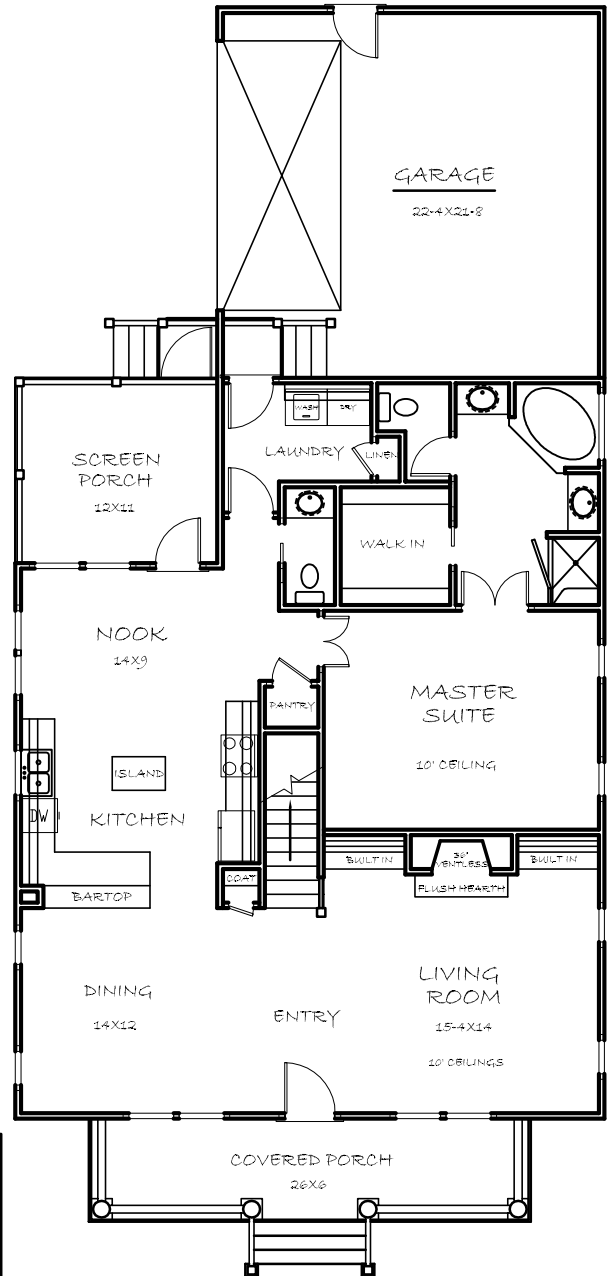

## MAGNOLIA COTTAGE

SECOND FLOOR PLAN

FIRST FLOOR PLAN

AREA CALCULATIONS	
FIRST FLOOR HEATED	1408
SECOND FLOOR HEATED	579
TOTAL HEATED	1987
BONUS ROOM HEATED	370
TOTAL HEATED W/BONUS	2357
GARAGE	508
COVERED PORCH	156
SCREENED PORCH	132