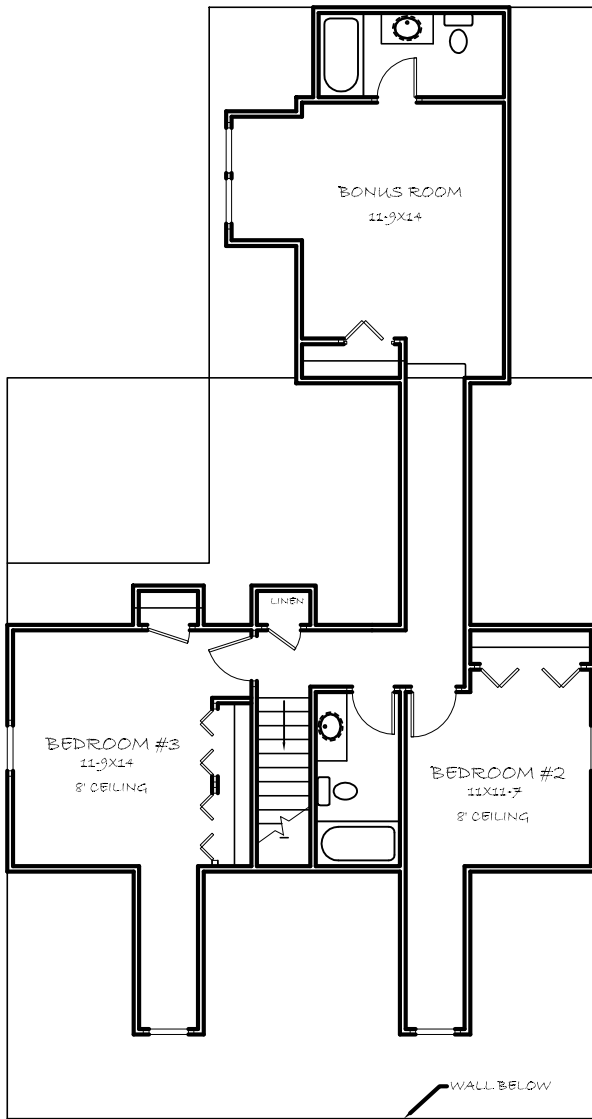

## MAGNOLIA COTTAGE

SECOND FLOOR PLAN

FIRST FLOOR PLAN

AREA CALCULATIONS	
FIRST FLOOR HEATED	1408
SECOND FLOOR HEATED	579
TOTAL HEATED	1987
BONUS ROOM HEATED	370
TOTAL HEATED W/BONUS	2357
GARAGE	508
COVERED PORCH	156
SCREENED PORCH	132