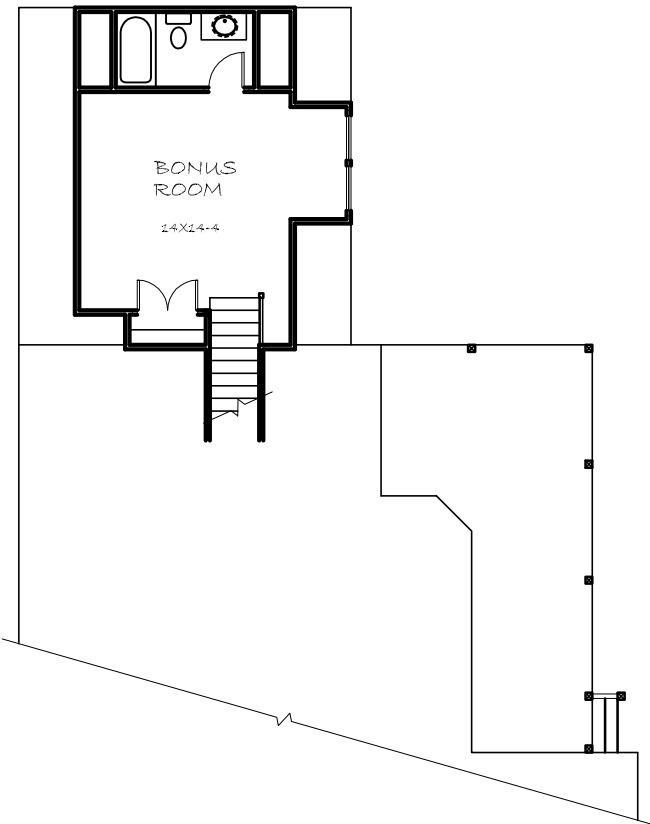

CAPE FEAR COTTAGE

BONUS ROOM

AREA CALCULATIONS	
FIRST FLOOR	1774 SQ. FT
BONUS ROOM	312 SQ. FT
TOTAL HEATED	2086 SQ. FT
COVERED PORCH	220 SQ. FT
SCREENED PORCH	278 SQ. FT
GARAGE	491 SQ. FT

FIRST FLOOR