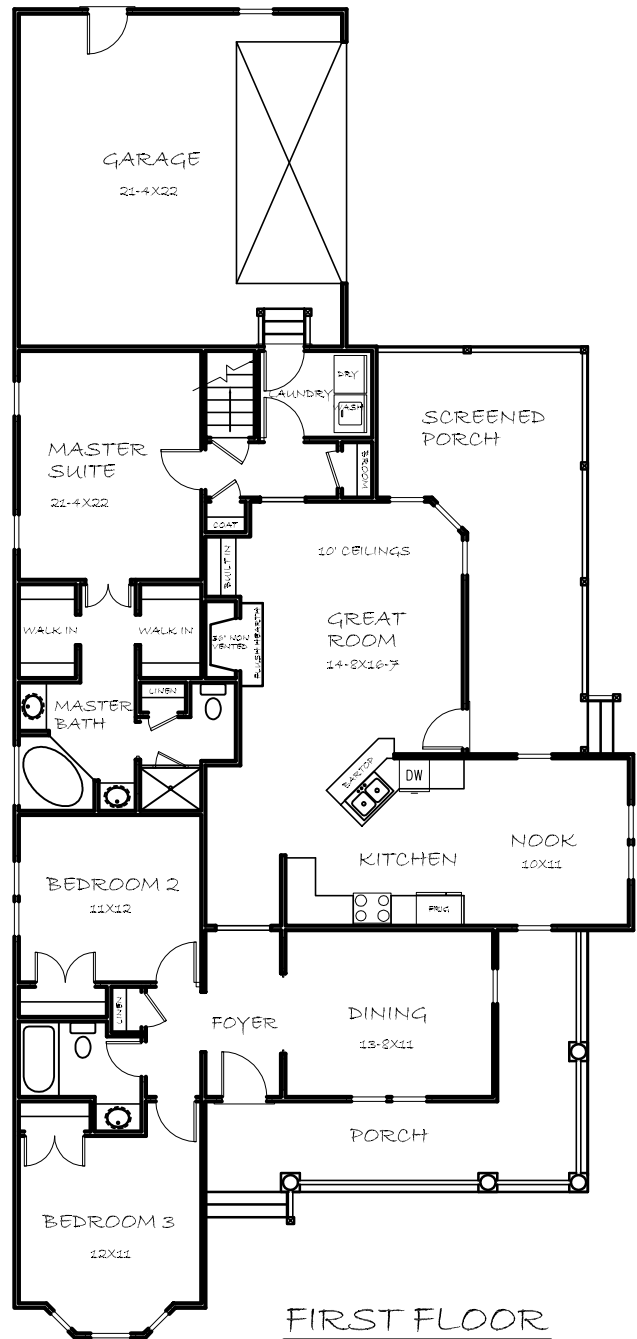

CAPE FEAR COTTAGE

BONUS ROOM

AREA CALCULATIONS	
FIRST FLOOR	1774 SQ. FT
BONUS ROOM	312 SQ. FT
TOTAL HEATED	2086 SQ. FT
COVERED PORCH	220 SQ. FT
SCREENED PORCH	278 SQ. FT
GARAGE	491 SQ. FT

FIRST FLOOR